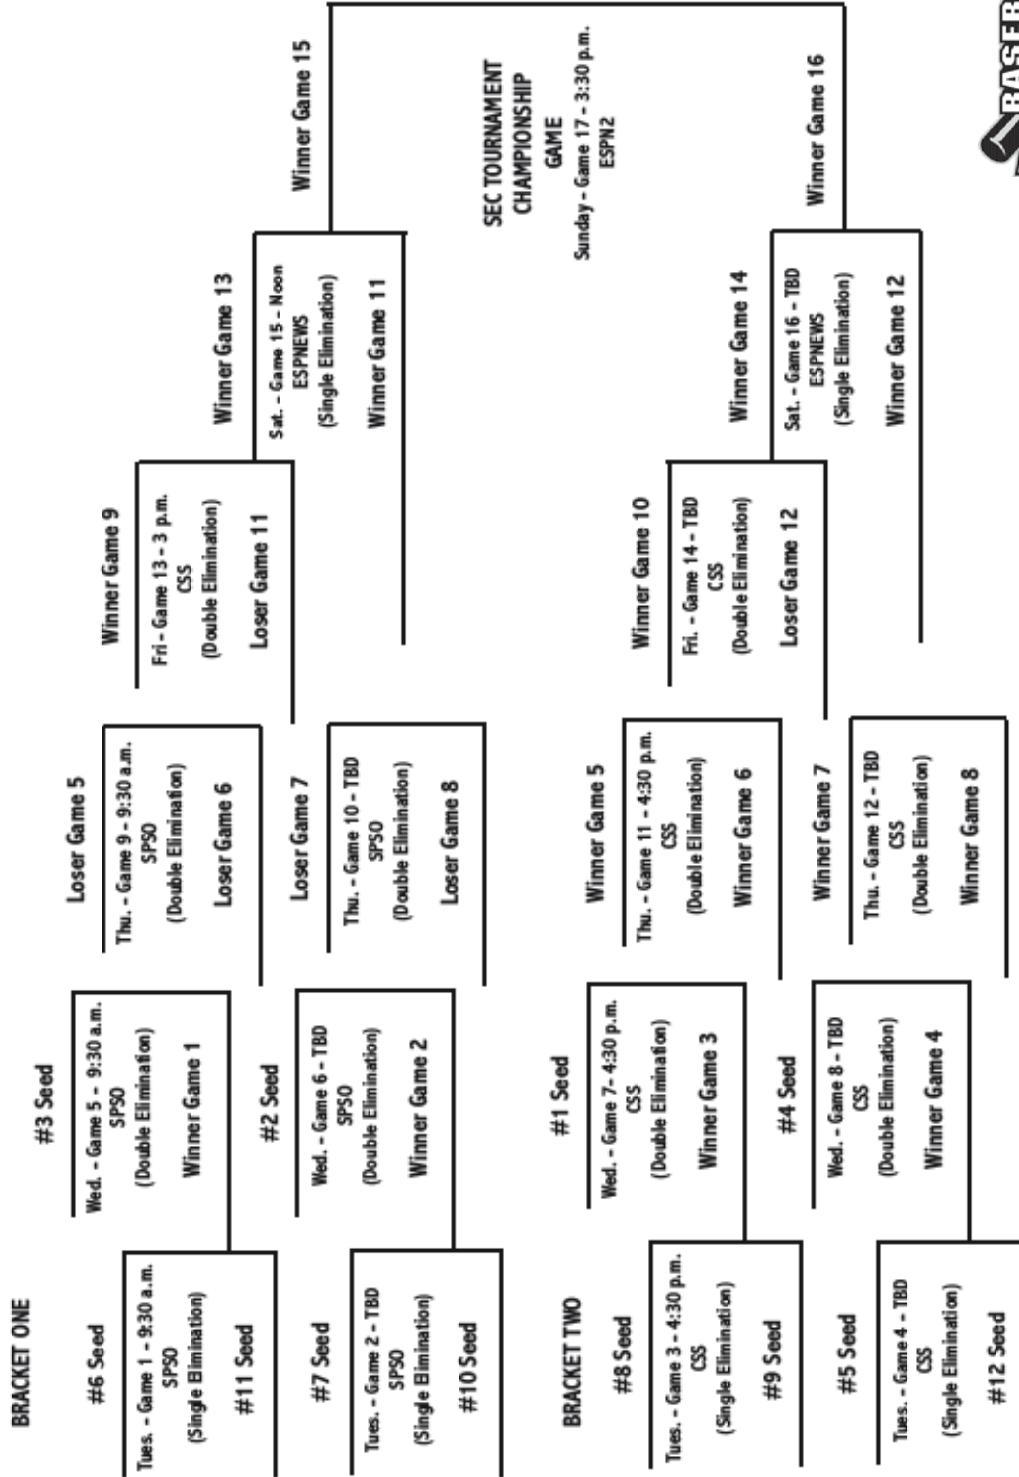

2014 SEC BASEBALL TOURNAMENT

**MAY 20-20 • REGIONS PARK
HOOVER METROPOLITAN STADIUM
HOOVER, ALA.
12-TEAM TOURNAMENT FORMAT**

All Times Central

SEC Tournament History

Champions

Year	Team	Site
1977	Ole Miss	Oxford, Miss.
1978	Auburn	Gainesville, Fla.
1979	Mississippi State	Starkville, Miss.
1980	Vanderbilt	Gainesville, Fla.
1981	Florida	Starkville, Miss.
1982	Florida	Gainesville, Fla.
1983	Alabama	Starkville, Miss.
1984	Florida	Gainesville, Fla.
1985	Mississippi State	Baton Rouge, La.
1986	LSU	Baton Rouge, La.
1987	Mississippi State	Athens, Ga.
1988	Florida	Starkville, Miss.
1989	Auburn	Gainesville, Fla.
1990*	LSU/Mississippi State	Hoover, Ala.
1991	Florida	Baton Rouge, La.
1992	LSU	New Orleans, La.
1993	Eastern - Tennessee	Columbia, S.C.
	Western - LSU	Baton Rouge, La.
1994	Eastern - Tennessee	Lexington, Ky.
	Western - LSU	Oxford, Miss.
1995	Eastern - Tennessee	Knoxville, Tenn.
	Western - Alabama	Starkville, Miss.
1996	Alabama	Hoover, Ala.
1997	Alabama	Columbus, Ga.
1998	Auburn	Hoover, Ala.
1999	Alabama	Hoover, Ala.
2000	LSU	Hoover, Ala.
2001	Mississippi State	Hoover, Ala.
2002	Alabama	Hoover, Ala.
2003	Alabama	Hoover, Ala.
2004	South Carolina	Hoover, Ala.
2005	Mississippi State	Hoover, Ala.
2006	Ole Miss	Hoover, Ala.
2007	Vanderbilt	Hoover, Ala.
2008	LSU	Hoover, Ala.
2009	LSU	Hoover, Ala.
2010	LSU	Hoover, Ala.
2011	Florida	Hoover, Ala.
2012	Mississippi State	Hoover, Ala.
2013	LSU	Hoover, Ala.

*LSU and Miss. State were declared tournament co-champions when lightning and rain ended play in Game 11 with LSU leading 6-0 in the bottom of the fourth inning.

Most Valuable Players

Year	Player	Pos.	Team
1979	Mike Kelley	OF	Mississippi State
1980	Dave Nenad	DH	Vanderbilt
1981	Jeff Keener	P	Kentucky
1982	Rich Bombard	P	Florida
1983	David Magadan	1B	Alabama
1984	Alan Cockrell	OF	Tennessee
1985	Gene Morgan	P	Mississippi State
1986	Jeff Yurtin	3B	LSU
1987	Dan Paradoa	OF	Mississippi State
1988	Brian Reimsnyder	OF	Florida
1989	Roger Miller	C	Georgia
1990	Jon Harden	P	Mississippi State
1991	Herbert Perry	DH	Florida
	Brian Purvis	OF	Florida
1992	Andy Sheets	SS	LSU
1993	Eastern - Todd Helton	1B	Tennessee
	Western - Harry Berrios	OF	LSU
1994	Eastern - Todd Helton	1B	Tennessee
	Steve Soper	2B	Tennessee
	Western - Russ Johnson	SS	LSU
1995	Eastern - Todd Helton	1B	Tennessee
	Scott Vieira	3B	Tennessee
	Western - Rusty Loflin	OF	Alabama
1996	Joe Caruso	2B	Alabama
1997	David Tidwell	OF	Alabama
1998	Rodney Nye	1B	Arkansas
1999	G.W. Keller	OF	Alabama
2000	Wally Pontiff	IF	LSU
2001	Chris Young	P	Mississippi State
2002	Brent Boyd	1B	Alabama

2003	Beau Hearod	OF	Alabama
2004	Steven Tolleson	OF	South Carolina
	Kevin Melillo	INF	Spouth Carolina
2005	Jeff Butts	OF	Mississippi State
2006	Mark Wright	OF	Ole Miss
2007	Pedro Alvarez	3B	Vanderbilt
2008	Blake Dean	DH	LSU
2009	Mikie Mahtook	OF	LSU
2010	Austin Nola	SS	LSU
2011	Daniel Pigott	OF	Florida
2012	Adam Frazier	SS	Mississippi State
2013	Chris Cotton	P	LSU

All-Time Standings

Team	App.	W-L	Pct.	Tourney Titles
LSU	28	68-38	.642	10
Vanderbilt	18	46-33	.582	2
Miss. State	29	56-46	.549	7
Alabama	25	45-38	.542	7
Tennessee	12	25-21	.543	3
Texas A&M	1	2-2	.500	0
Florida	34	55-56	.495	3
Ole Miss	18	30-33	.476	5
Auburn	23	30-42	.417	0
Georgia	20	28-40	.412	0
Arkansas	19	23-33	.411	0
South Carolina	21	25-39	.391	1
Kentucky	16	18-30	.375	0
Missouri	1	0-1	.000	0

Largest Tournament Average Attendance